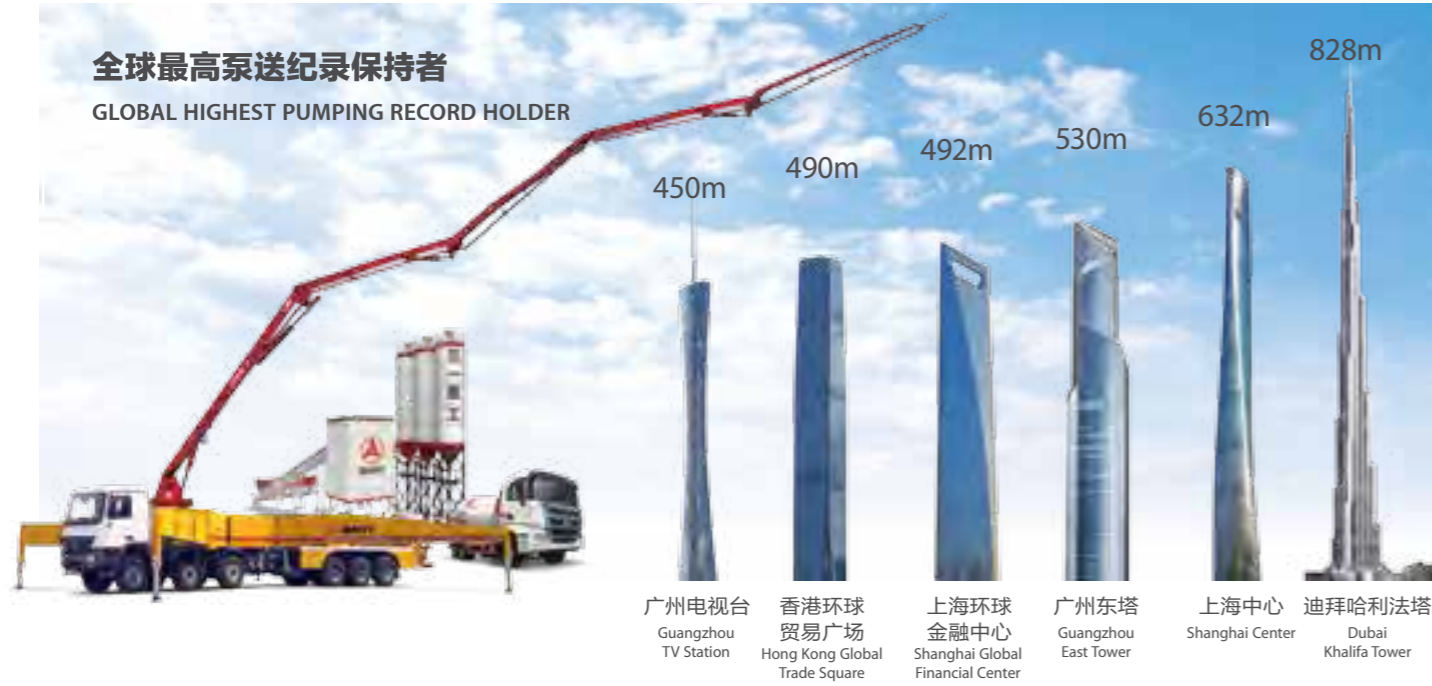

三一的核心优势

The Core Advantages of SANY

中国近 **50%** 商品混凝土由三一设备生产运输和泵送

全球近 **40%** 商品混凝土由三一设备运输和泵送

中国超过 **50%** PC 成套装备 由三一提供

Approximate **50%** of the commercial concrete in China is produced, transported and pumped by SANY equipment.

Approximate **40%** of commercial concrete around the world is transported and pumped by SANY

More than **50%** of the full-set PC equipment in China is provided by SANY.

NO.1

混凝土机械 全球第一
Concrete Machinery ranks NO.1 in the world