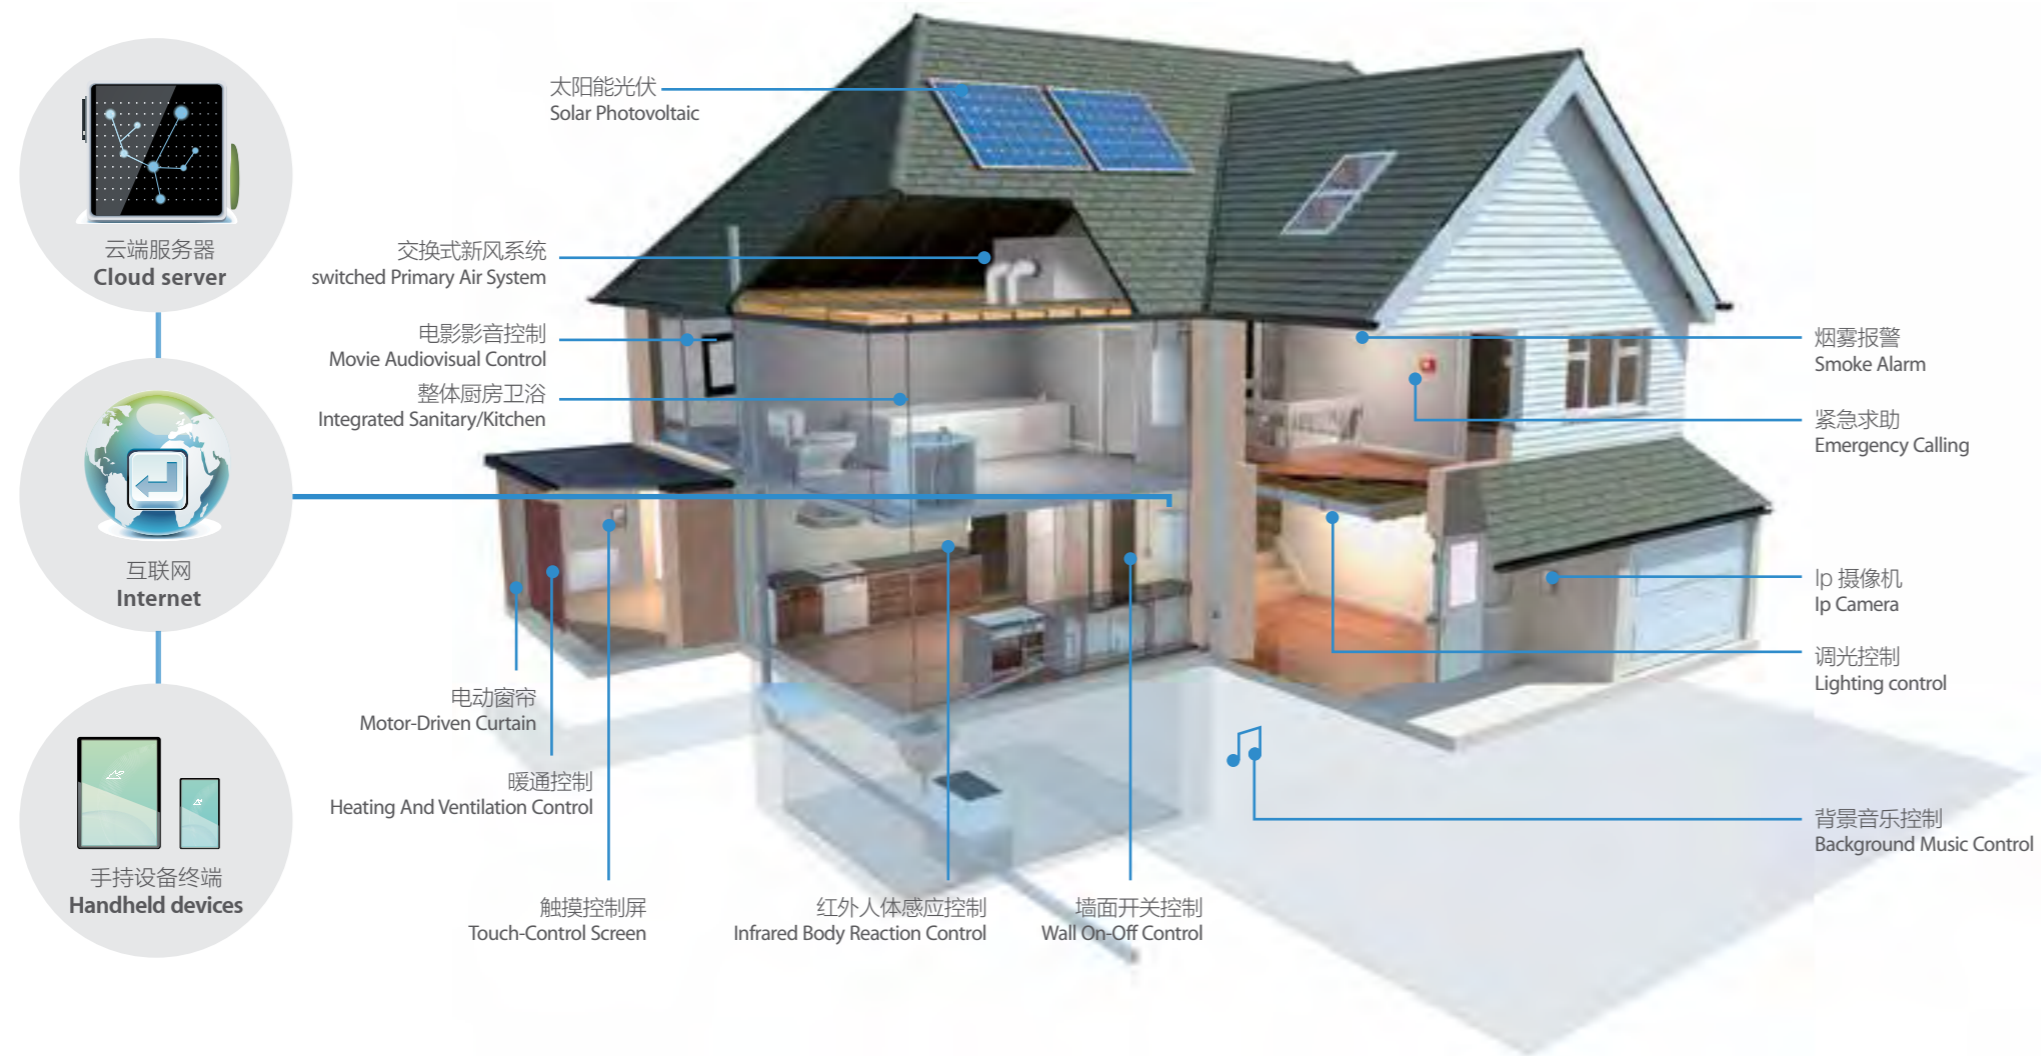

叠合楼板 Floor slabs

外墙反打 Exterior Wall Facing

隔墙板 Partition

外挂墙板 out-hung panels

预制楼梯 prefabricated stairs

管廊 Alure

SANY

智能集成 工业一体化内装

We provide smart and integrated decoration solutions.

从设计、生产到施工，建筑智能集成贯穿其中。集成系统包括太阳能光伏、交换式新风系统、整体厨房卫浴、地板门窗整体安装、烟雾报警、火灾探测器、中央空调等，并可通过 Internet 与社区及社会紧密联接

Construction intelligent integration runs through from design, production to construction. Integration system includes solar photovoltaic, switched primary air system, integrated sanitary/kitchen, floor/doors/windows integrated installation, smoke alarm, fire detector, central air-conditioning, etc. It contacts with community and society closely through internet.

PC+ 工业物联网技术 Industrial Internet of Things

IROOTECH 树根互联 最具价值的工业物联网云平台
IROOTECH, the most valuable cloud platform of industrial internet of things

树根互联技术有限公司由三一物联网团队创业组建，是独立开放的第三方互联网高科技企业，打造了最具客户价值、最接地气的工业互联网平台；以客户价值为出口，提供集成应用解决方案。以“连通万物，物联创造价值，让制造更智慧”作为企业的使命。

FACTORY
Cooperate to build factories, combine the strengths of technology and resource

合作

WIN-WIN

平台 建立大数据中心，打造业内共赢平台
品牌 创造核心价值，树立建筑工业化世界品牌

PLATFORM
Establish large data center, build win-win platform in the industry