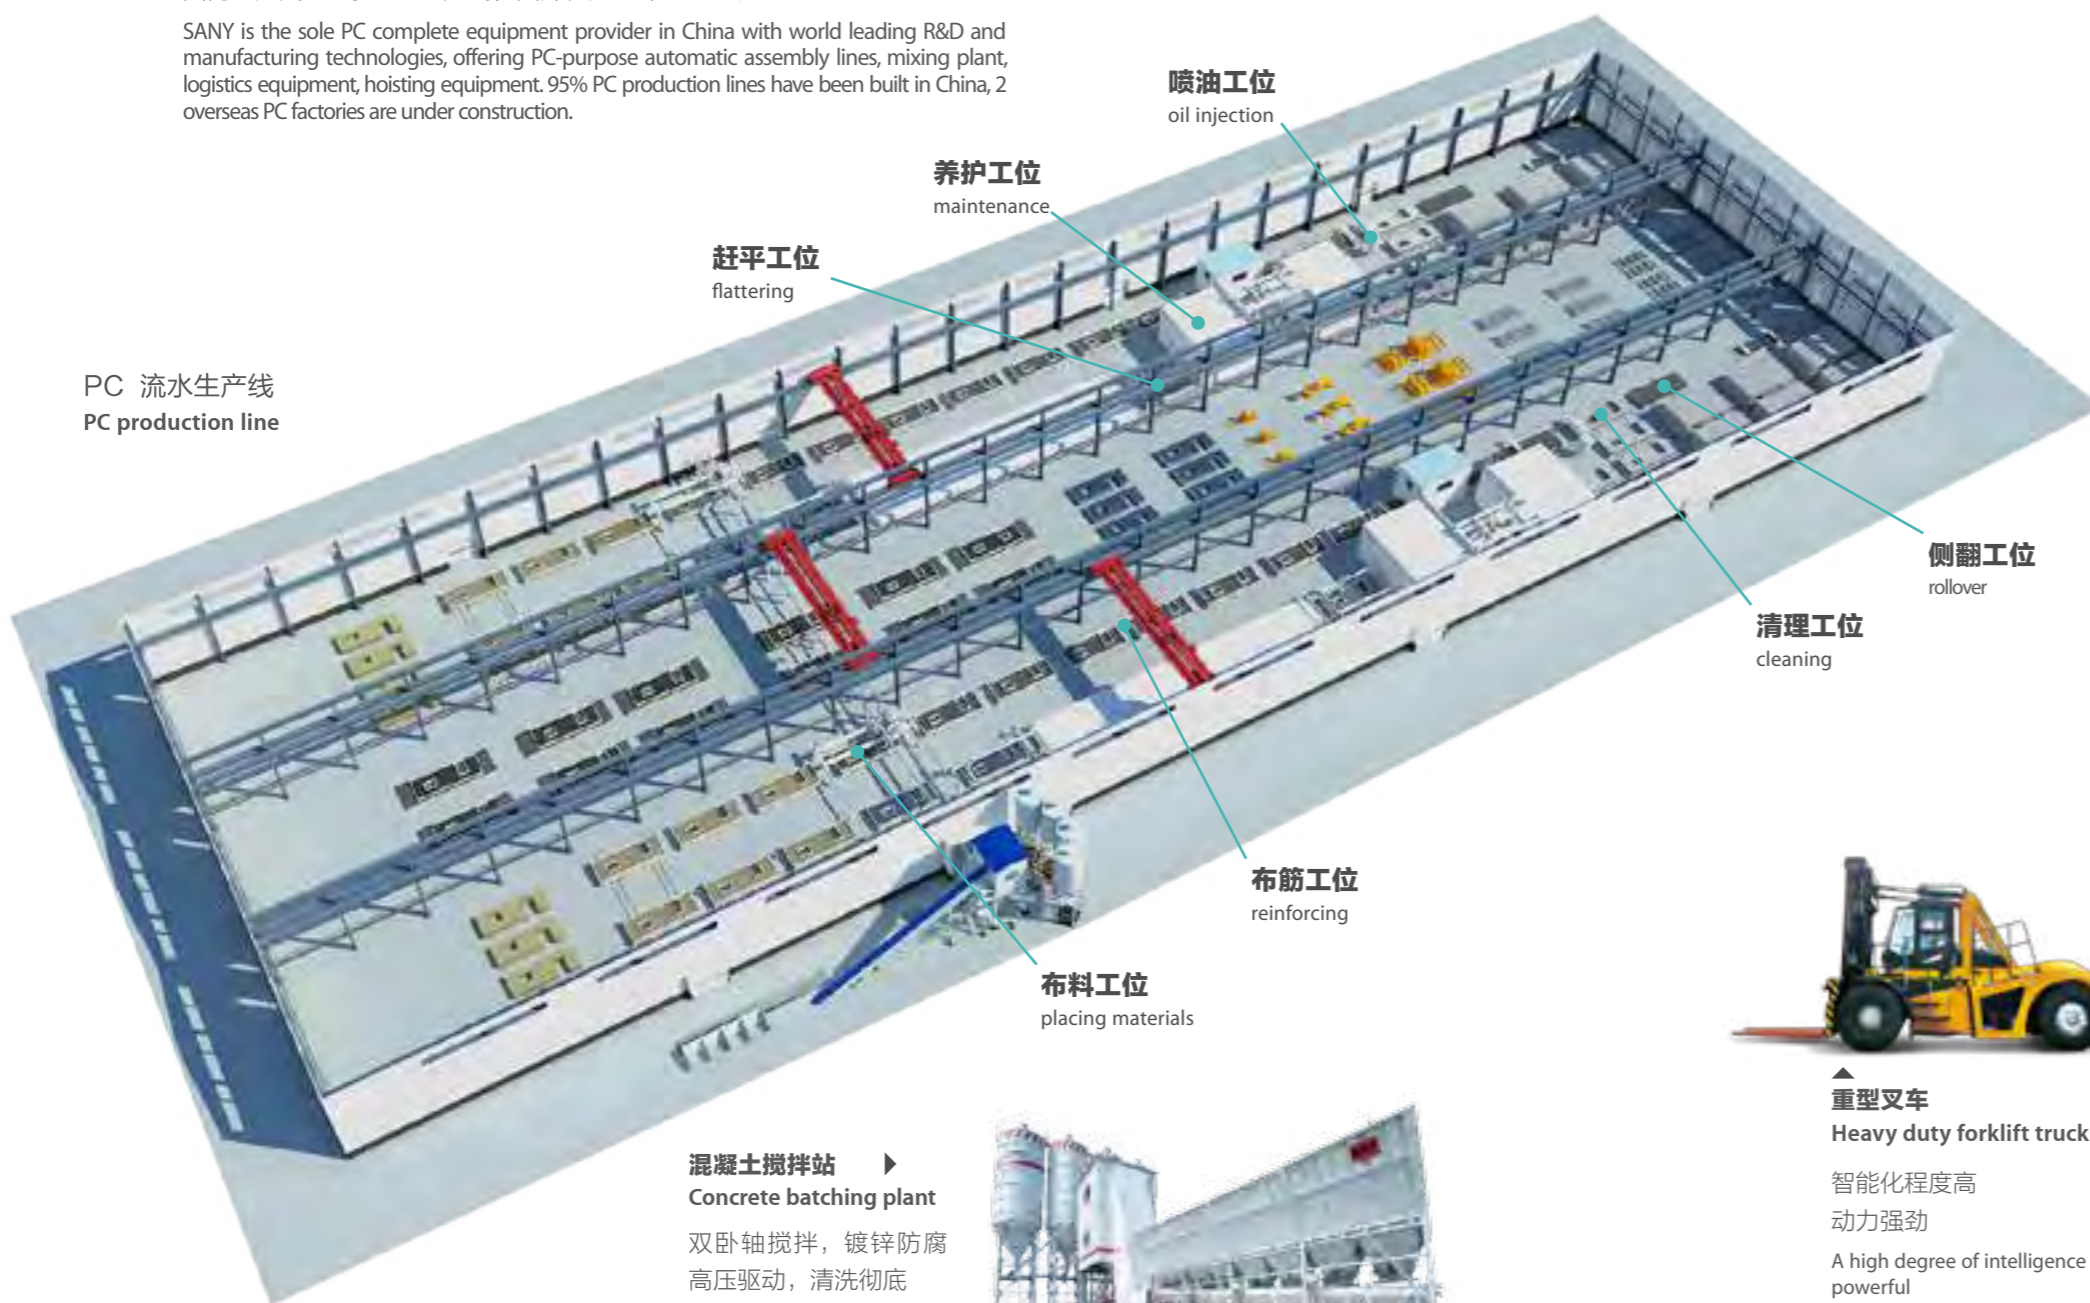

三一 PC 装备能力

We provide the full set of pc equipment

中国超过 50%PC 成套装备 由三一提供

50% PC complete equipment in China are provided by SANY

全球领先的 PC 装备研发生产，中国唯一可提供 PC 成套装备的企业。包括自动化 PC 流水生产线、PC 专用搅拌站、PC 成套物流设备、PC 成套吊装设备。国内已建成 95 条 PC 生产线，国外在建 2 个 PC 工厂。

SANY is the sole PC complete equipment provider in China with world leading R&D and manufacturing technologies, offering PC-purpose automatic assembly lines, mixing plant, logistics equipment, hoisting equipment. 95% PC production lines have been built in China, 2 overseas PC factories are under construction.

PC 流水生产线
PC production line

赶平工位
flattering

养护工位
maintenance

喷油工位
oil injection

侧翻工位
rollover

清理工位
cleaning

布筋工位
reinforcing

布料工位
placing materials

混凝土搅拌站
Concrete batching plant

双卧轴搅拌，镀锌防腐
高压驱动，清洗彻底

Double shaft stirring, galvanized anti-corrosion high-pressure drive, clean thoroughly